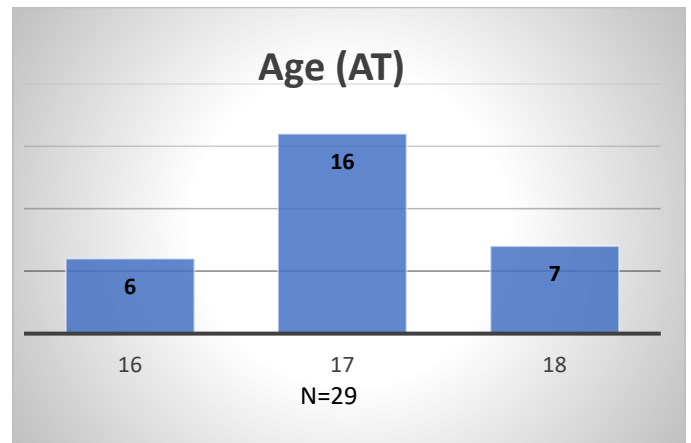

Daily Data Dashboard – April 1, 2024

Demographics for JTDC Population

Monday Morning Midnight Count

Total # of probation Involved youth¹: 1,311

¹ Probation Active: Any youth who is pending sentencing with an active social history, has been formally placed on probation or supervision with Cook County Juvenile Probation on the date of the report.

*Age, Gender and Race for Criminal Court population (N=2) is not represented in this report.

Daily Data Dashboard – April 1, 2024
Demographics for JTDC Population
Monday Morning Midnight Count