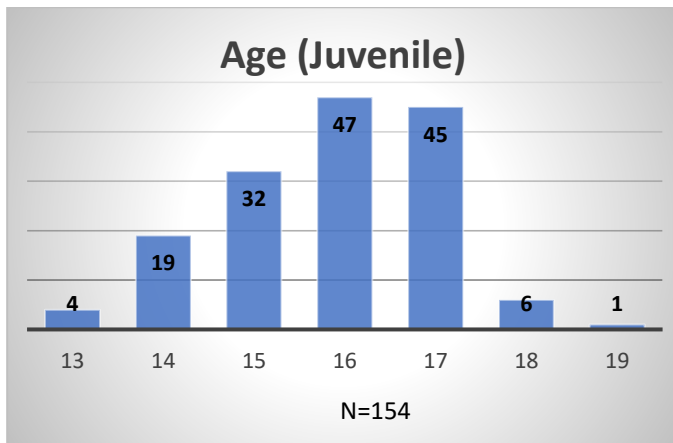

Daily Data Dashboard – April 1, 2024

Demographics for JTDC Population

Monday Morning Midnight Count

Total # of probation Involved youth¹: 1,311

¹ Probation Active: Any youth who is pending sentencing with an active social history, has been formally placed on probation or supervision with Cook County Juvenile Probation on the date of the report.

*Age, Gender and Race for Criminal Court population (N=2) is not represented in this report.

Daily Data Dashboard – April 1, 2024
Demographics for JTDC Population
Monday Morning Midnight Count