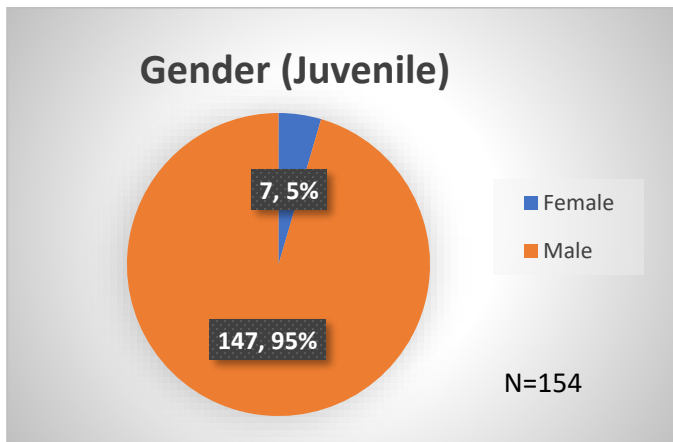

Daily Data Dashboard – April 1, 2024

Demographics for JTDC Population

Monday Morning Midnight Count

Total # of probation Involved youth¹: 1,311

¹ Probation Active: Any youth who is pending sentencing with an active social history, has been formally placed on probation or supervision with Cook County Juvenile Probation on the date of the report.

*Age, Gender and Race for Criminal Court population (N=2) is not represented in this report.

Daily Data Dashboard – April 1, 2024
Demographics for JTDC Population
Monday Morning Midnight Count