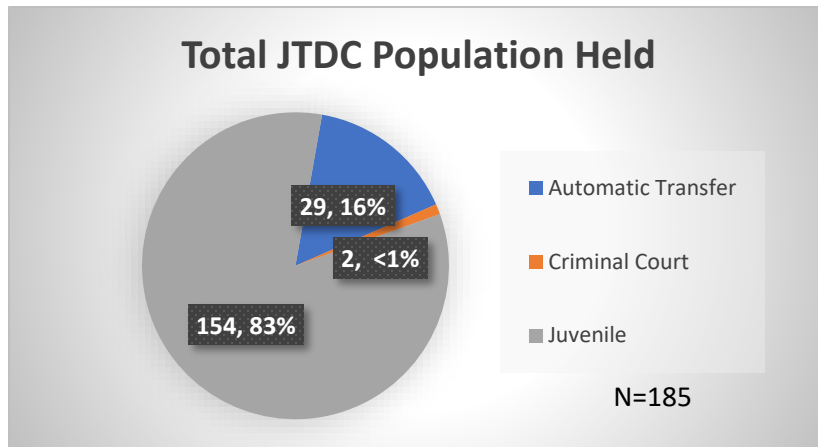

Daily Data Dashboard – April 1, 2024

Demographics for JTDC Population

Monday Morning Midnight Count

Total # of probation Involved youth¹: 1,311

¹ Probation Active: Any youth who is pending sentencing with an active social history, has been formally placed on probation or supervision with Cook County Juvenile Probation on the date of the report.

*Age, Gender and Race for Criminal Court population (N=2) is not represented in this report.

Daily Data Dashboard – April 1, 2024
Demographics for JTDC Population
Monday Morning Midnight Count