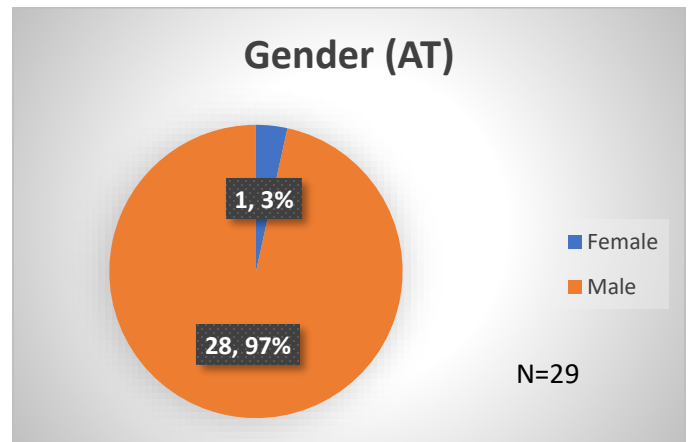

Daily Data Dashboard – April 1, 2024

Demographics for JTDC Population

Monday Morning Midnight Count

Total # of probation Involved youth¹: 1,311

¹ Probation Active: Any youth who is pending sentencing with an active social history, has been formally placed on probation or supervision with Cook County Juvenile Probation on the date of the report.

*Age, Gender and Race for Criminal Court population (N=2) is not represented in this report.

Daily Data Dashboard – April 1, 2024
Demographics for JTDC Population
Monday Morning Midnight Count